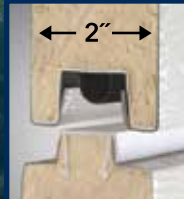

2000 series doors include **Air Infiltration Seals**, which exceed the ASHRAE 90.1 Standard when installed with standard bottom seal and commonly available rigid/flexible vinyl door stop.

A **Full Thermal Break** is used in the tongue-and-groove construction. This rigid vinyl extrusion seals the joints and eliminates metal-to-metal contact, which limits the transfer of temperature.